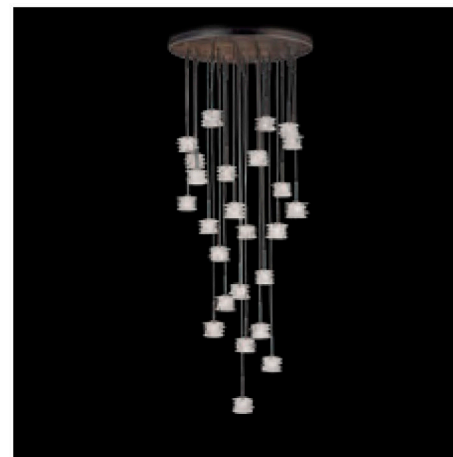

Scintilla

Technical data

R	Ceiling cup
C	Chain
H	Height
∅	Diameter
D	Depth
W	Width
	Bulb
	Weight
	Insulation class
	Frame Finishes

Colors

C Clear
Cristallo

CK Clear / Gold
Oro / Cristallo

K1 brushed gold

B burnished brass

K polished gold

General Specifications

CE IP20

SS7610-CK

∅ 10 cm - H 50 cm

G4 1 x MAX 25W 1,5 KG

PL7610-9-CK

∅ 40 cm - H 190 cm

G4 x 9 MAX 25W 10 KG

PL7610-24-CS

∅ 60 cm - H 155 cm

G4 x 24 MAX 25W 15 KG

PL7610-37-CK

∅ 90 cm - H 190 cm

G4 x 37 MAX 25W 30 KG