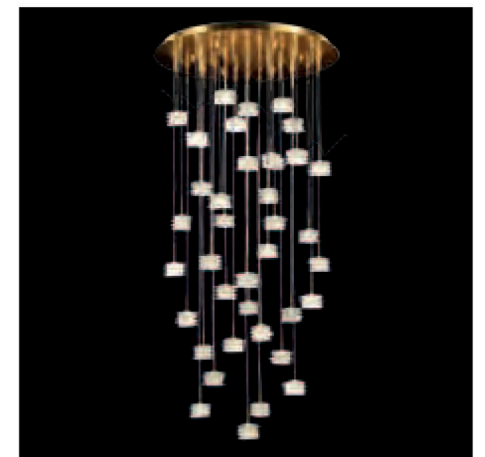

PL7610-37-CK

∅ 90 cm - H 190 cm

G4 x 37 MAX 25W 30 KG