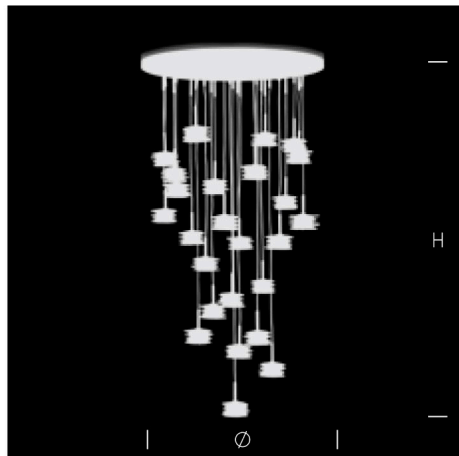

Scintilla

Technical data

R	Ceiling cup
C	Chain
H	Height
∅	Diameter
D	Depth
W	Width
	Bulb
	Weight
	Insulation class
	Frame Finishes

Colors

C Clear
Cristallo

CK Clear / Gold
Oro / Cristallo

K1 brushed gold

B burnished brass

K polished gold

General Specifications

CE IP20

SS7610-CK

∅ 10 cm - H 50 cm

G4 1 x MAX 25W 1,5 KG

PL7610-9-CK

∅ 40 cm - H 190 cm

G4 x 9 MAX 25W 10 KG

PL7610-24-CS

∅ 60 cm - H 155 cm

G4 x 24 MAX 25W 15 KG

PL7610-37-CK

∅ 90 cm - H 190 cm

G4 x 37 MAX 25W 30 KG